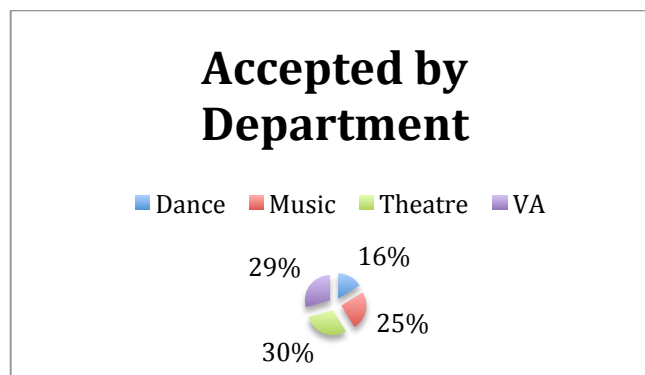

2015-2016 New Student Enrollment

Spring auditions resulted in 68 students accepting invitations to attend NMSA for school year 2015-2016 (includes 1 current student accepted into another department). 5 students declined the invitation. Since the close of spring auditions, 2 students have auditioned through the summer audition process and have accepted invitation to attend in the fall. To date 69 new students (1 student not counting as they were already enrolled) have accepted invitations for school year 2015-2016.

Additional applications (10th and 11th only) are being accepted for summer auditions in Dance, Visual arts and Instrumental Music (no percussion).

- Audition posters have been mailed to 90 organizations that are arts and teen focused throughout the state
- Public service announcements and news releases have been sent to 24 media agencies throughout the state
- Social media; Facebook, Twitter and etc.

To date, 7 applicants have applied for a summer audition, however one of these is a freshmen and would only be considered if a currently enrolled 9th grader chose not to attend in the fall.

- Dance – 4 (one freshman applicant)
- Music – 1
- VA – 2

Spring Audition Summary

* All charts are based upon the initial 68 students from spring auditions

Department	Number
Dance	11
Music	17
Theatre	20
Visual Arts	20