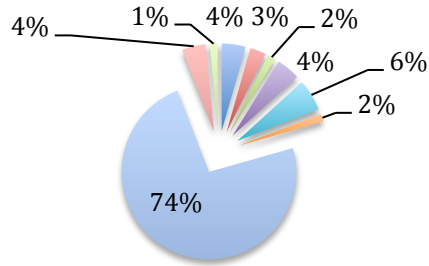

Accepted by County

■ Bernalillo   ■ Chavez   ■ Lincoln   ■ Los Alamos   ■ Rio Arriba
■ Sandoval   ■ Santa Fe   ■ Taos   ■ Valencia

County	Number	County	Number
Bernalillo	3	Sandoval	1
Chavez	2	Santa Fe	50
Lincoln	1	Taos	3
Los Alamos	3	Valencia	1
Rio Arriba	4