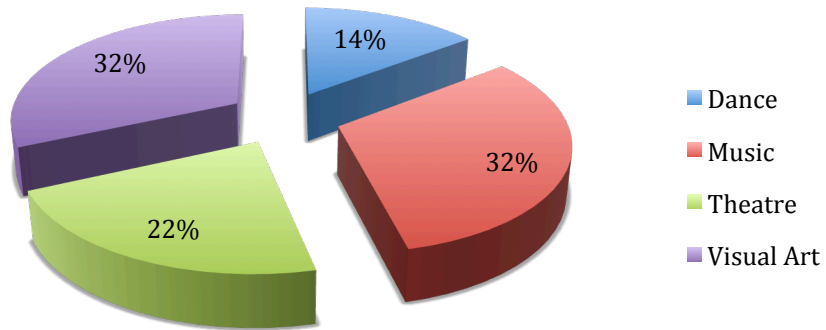

Department