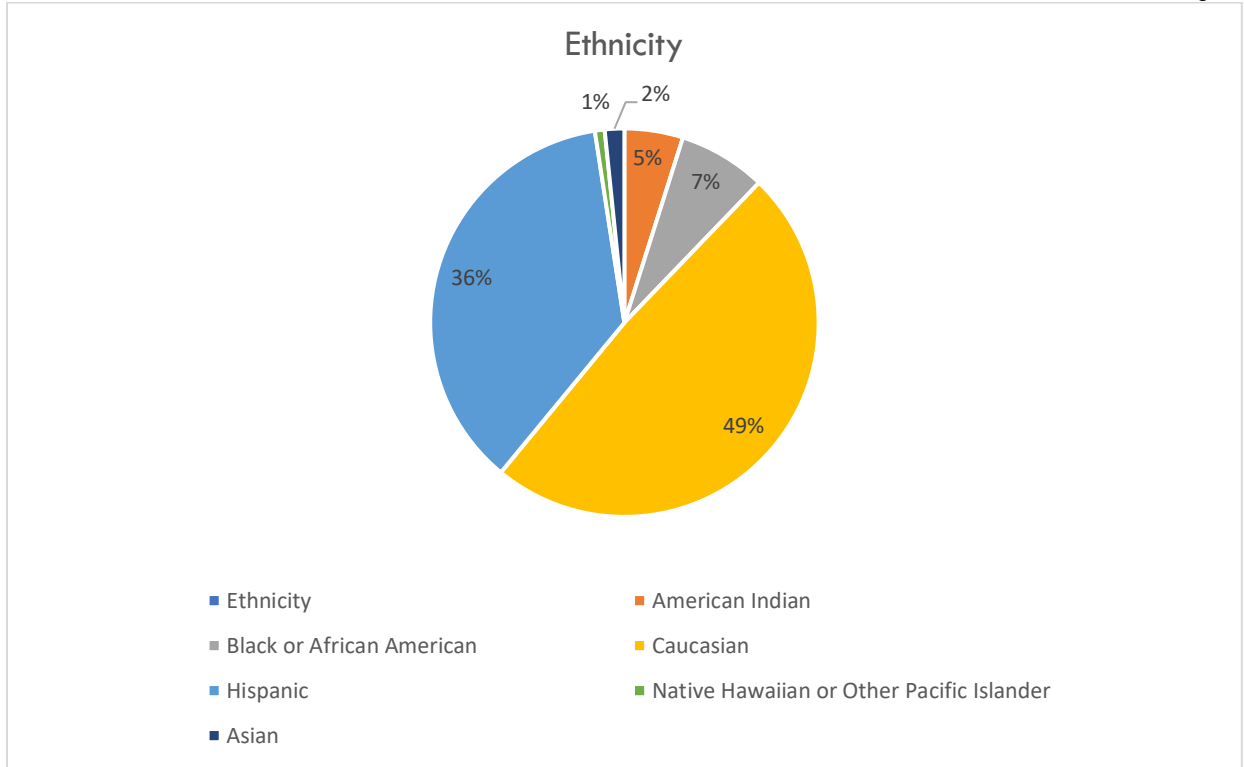

Applications for school year 2017-2018 were set to close on February 5th with a total of 123 applicants, eight of which are applying in two departments. I made the decision to keep our application open for one more week with a closing date of February 12th. The purpose of this is so that we can increase the talent diversity in our applicant pool.

Come March, I will create a full comprehensive Admissions report.

Department	
Dance	12
Music	48
Theatre	19
Visual Art	44

Gender	
Female	89
Male	34

Ethnicity	
American Indian	6
Black or African American	9
Caucasian	60
Hispanic	45
Native Hawaiian/Pacific Islander	1
Asian	2