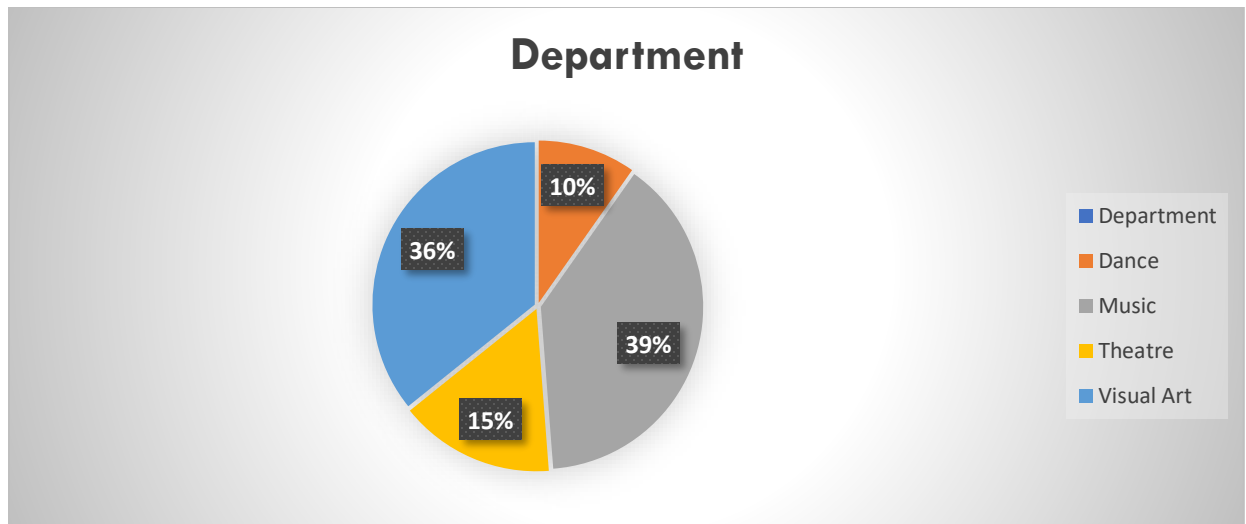

Applications for school year 2017-2018 were set to close on February 5th with a total of 123 applicants, eight of which are applying in two departments. I made the decision to keep our application open for one more week with a closing date of February 12th. The purpose of this is so that we can increase the talent diversity in our applicant pool.

Come March, I will create a full comprehensive Admissions report.

Department	
Dance	12
Music	48
Theatre	19
Visual Art	44

Gender	
Female	89
Male	34

Ethnicity	
American Indian	6
Black or African American	9
Caucasian	60
Hispanic	45
Native Hawaiian/Pacific Islander	1
Asian	2