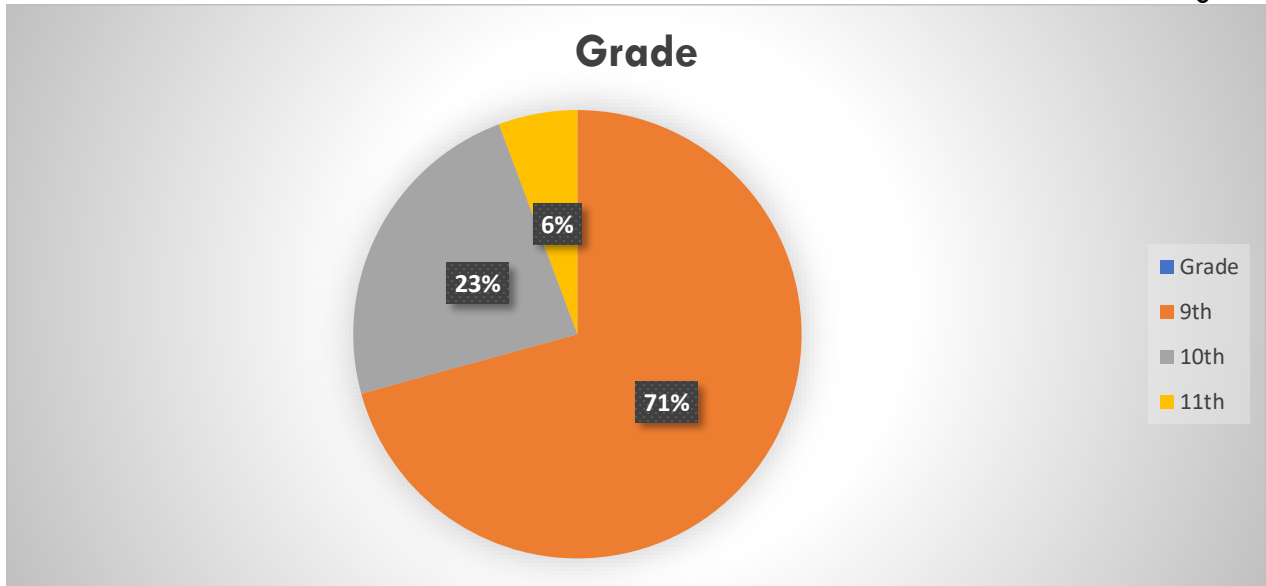

City	
Abiquiu	2
Albuquerque	7
Chimayo	1
Cloudcroft	1
El Prado	1
Espanola	6
Farmington	1
Festus	1
Gallup	1
Jacksonville	1
Lamy	2
Las Vegas	3
McIntosh	1
Mountainair	1
Pecos	1
Ribera	2
Rio Rancho	2
Roswell	3
Santa Cruz	2
Santa Fe	77
Silver City	1
Socorro	1
Taos	2
Truchas	2
Valdez	1