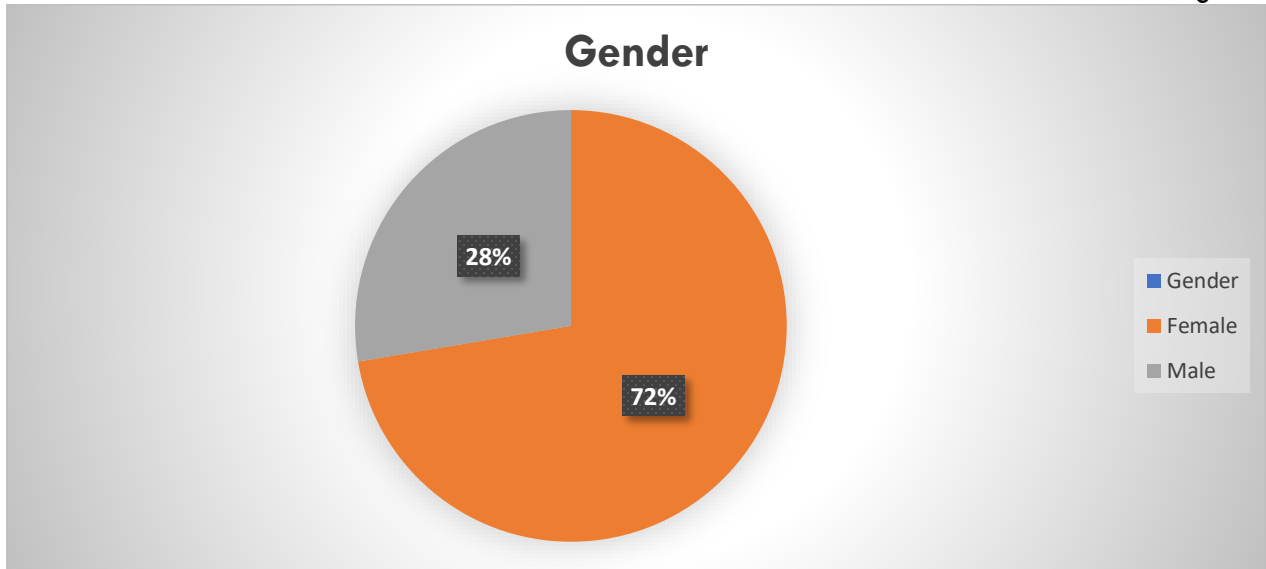

Applications for school year 2017-2018 were set to close on February 5th with a total of 123 applicants, eight of which are applying in two departments. I made the decision to keep our application open for one more week with a closing date of February 12th. The purpose of this is so that we can increase the talent diversity in our applicant pool.

Come March, I will create a full comprehensive Admissions report.

Department	
Dance	12
Music	48
Theatre	19
Visual Art	44

Gender	
Female	89
Male	34

Ethnicity	
American Indian	6
Black or African American	9
Caucasian	60
Hispanic	45
Native Hawaiian/Pacific Islander	1
Asian	2