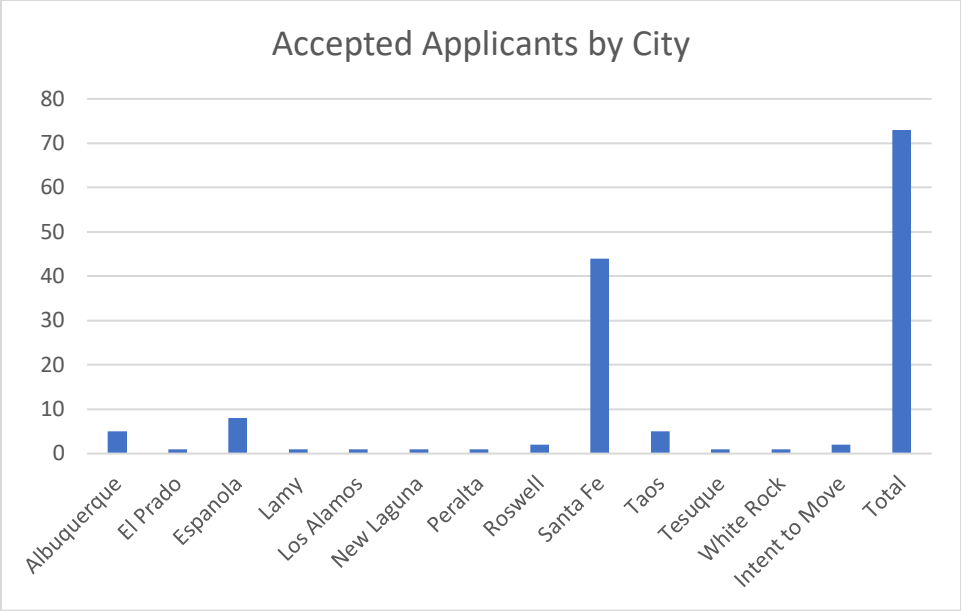

ACCEPTED: 73

Dance	13
Music	22
Theatre	20
VA	18
Total	73

9th grade	64
10th grade	8
11th grade	1
12th grade	0
Total	73

Accepted Applicants by Grade

■ 9th grade ■ 10th grade ■ 11th grade ■ 12th grade

Albuquerque	5
El Prado	1
Espanola	8
Lamy	1
Los Alamos	1
New Laguna	1
Peralta	1
Roswell	2
Santa Fe	44
Taos	5
Tesuque	1
White Rock	1
Intent to Move	2
Total	73

American Indian/Alaskan Native	7
Asian	4
Black or African American	2
Caucasian	41
Hispanic	19
Total	73

Female	53
--------	----

Male	20
Total	73