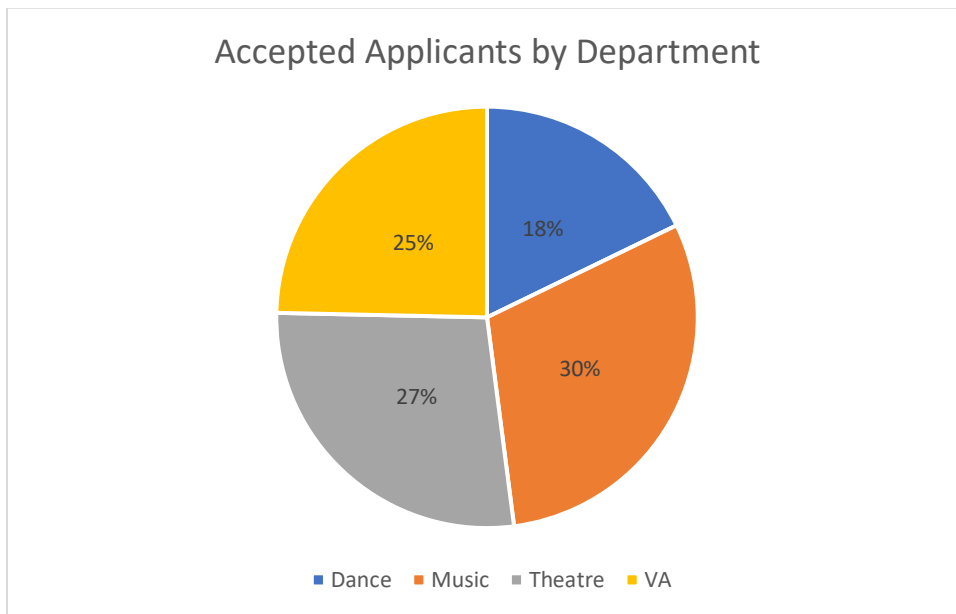

ACCEPTED: 73

Dance	13
Music	22
Theatre	20
VA	18
Total	73

9th grade	64
10th grade	8
11th grade	1
12th grade	0
Total	73

Accepted Applicants by Grade

■ 9th grade ■ 10th grade ■ 11th grade ■ 12th grade

Albuquerque	5
El Prado	1
Espanola	8
Lamy	1
Los Alamos	1
New Laguna	1
Peralta	1
Roswell	2
Santa Fe	44
Taos	5
Tesuque	1
White Rock	1
Intent to Move	2
Total	73