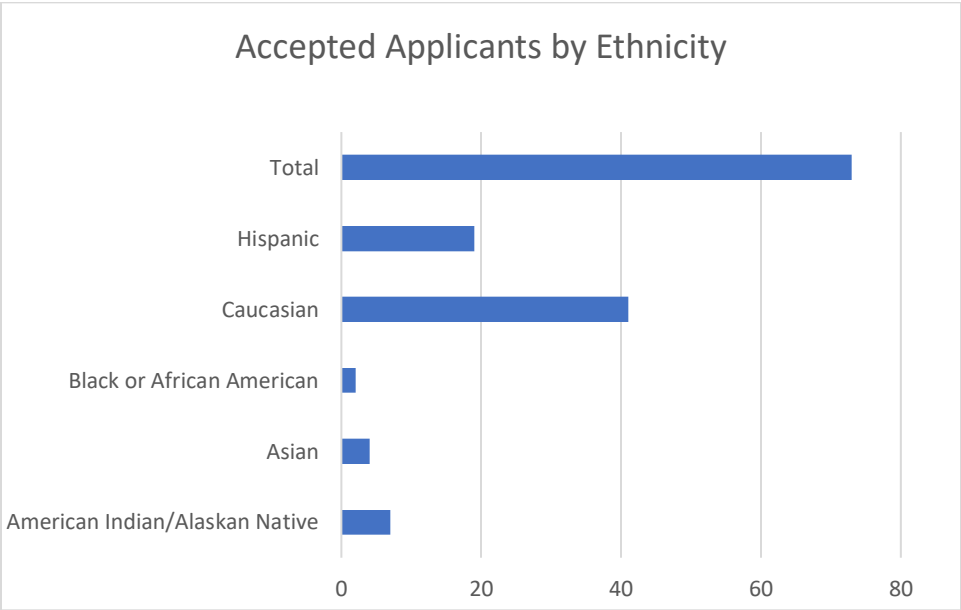

ACCEPTED: 73

Dance	13
Music	22
Theatre	20
VA	18
Total	73

9th grade	64
10th grade	8
11th grade	1
12th grade	0
Total	73

Accepted Applicants by Grade

■ 9th grade ■ 10th grade ■ 11th grade ■ 12th grade

Albuquerque	5
El Prado	1
Espanola	8
Lamy	1
Los Alamos	1
New Laguna	1
Peralta	1
Roswell	2
Santa Fe	44
Taos	5
Tesuque	1
White Rock	1
Intent to Move	2
Total	73

American Indian/Alaskan Native	7
Asian	4
Black or African American	2
Caucasian	41
Hispanic	19
Total	73

Female	53
--------	----

Male	20
Total	73