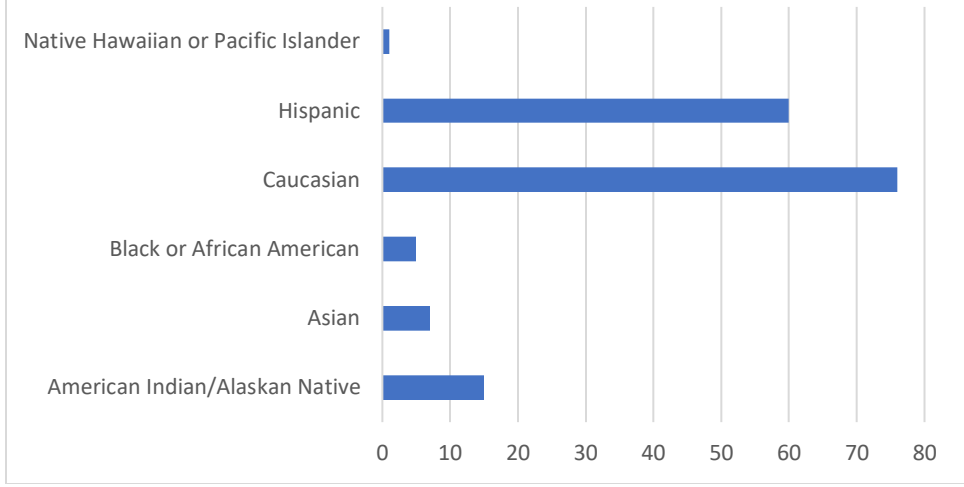

APPLIED: 164

Dance	21
Music	48
Theatre	42
VA	53
Total	164

9th grade	127
10th grade	27
11th grade	9
12th grade	1
Total	164

Applied Applicants by Grade

Alamogordo	1
Albuquerque	10
Arroyo Hondo	1
Cerrillos	2
El Prado	1
Espanola	14
Fairview	1
Guadalupita	1
Lamy	1
Las Vegas	1
Los Alamos	6
New Laguna	2
Ohkay Owingeh	1
Pecos	1
Penasco	1
Peralta	1
Roswell	5
Santa Cruz	2
Santa Fe	96
Sylva	1
Taos	5
Tesuque	2
Velarde	1

White Rock	2
Intent to Move	5
Total	164

American Indian/Alaskan Native	15
Asian	7
Black or African American	5
Caucasian	76
Hispanic	60
Native Hawaiian or Pacific Islander	1
Total	164

### Applied Applicants by Ethnicity

Female	116
Male	48
Total	164