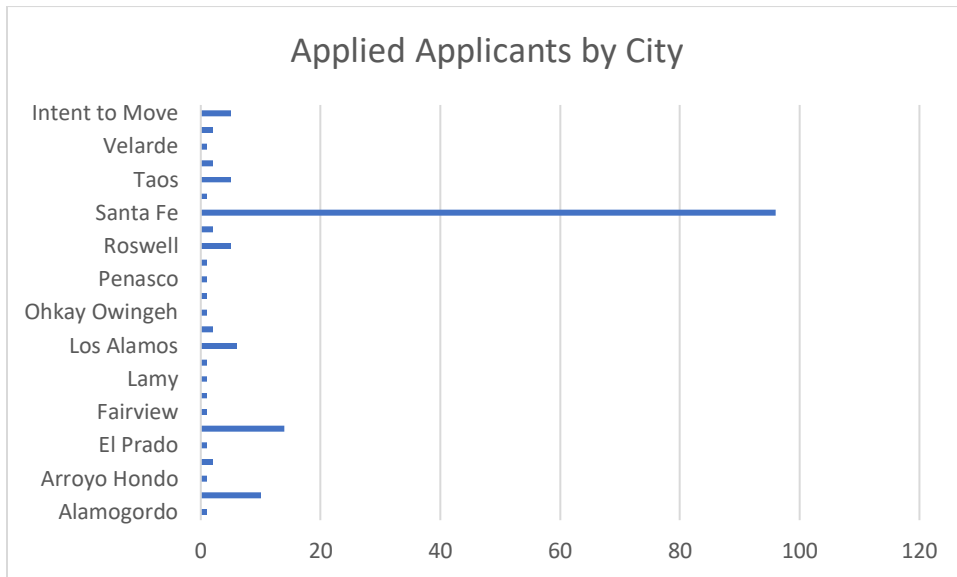

APPLIED: 164

Dance	21
Music	48
Theatre	42
VA	53
Total	164

9th grade	127
10th grade	27
11th grade	9
12th grade	1
Total	164

Applied Applicants by Grade

Alamogordo	1
Albuquerque	10
Arroyo Hondo	1
Cerrillos	2
El Prado	1
Espanola	14
Fairview	1
Guadalupita	1
Lamy	1
Las Vegas	1
Los Alamos	6
New Laguna	2
Ohkay Owingeh	1
Pecos	1
Penasco	1
Peralta	1
Roswell	5
Santa Cruz	2
Santa Fe	96
Sylva	1
Taos	5
Tesuque	2
Velarde	1

White Rock	2
Intent to Move	5
Total	164

American Indian/Alaskan Native	15
Asian	7
Black or African American	5
Caucasian	76
Hispanic	60
Native Hawaiian or Pacific Islander	1
Total	164