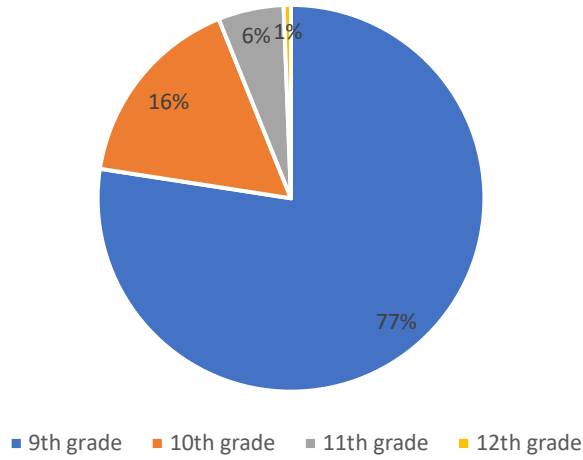

APPLIED: 164

Dance	21
Music	48
Theatre	42
VA	53
Total	164

9th grade	127
10th grade	27
11th grade	9
12th grade	1
Total	164

Applied Applicants by Grade

Alamogordo	1
Albuquerque	10
Arroyo Hondo	1
Cerrillos	2
El Prado	1
Espanola	14
Fairview	1
Guadalupita	1
Lamy	1
Las Vegas	1
Los Alamos	6
New Laguna	2
Ohkay Owingeh	1
Pecos	1
Penasco	1
Peralta	1
Roswell	5
Santa Cruz	2
Santa Fe	96
Sylva	1
Taos	5
Tesuque	2
Velarde	1

White Rock	2
Intent to Move	5
Total	164

American Indian/Alaskan Native	15
Asian	7
Black or African American	5
Caucasian	76
Hispanic	60
Native Hawaiian or Pacific Islander	1
Total	164

### Applied Applicants by Ethnicity

Female	116
Male	48
Total	164