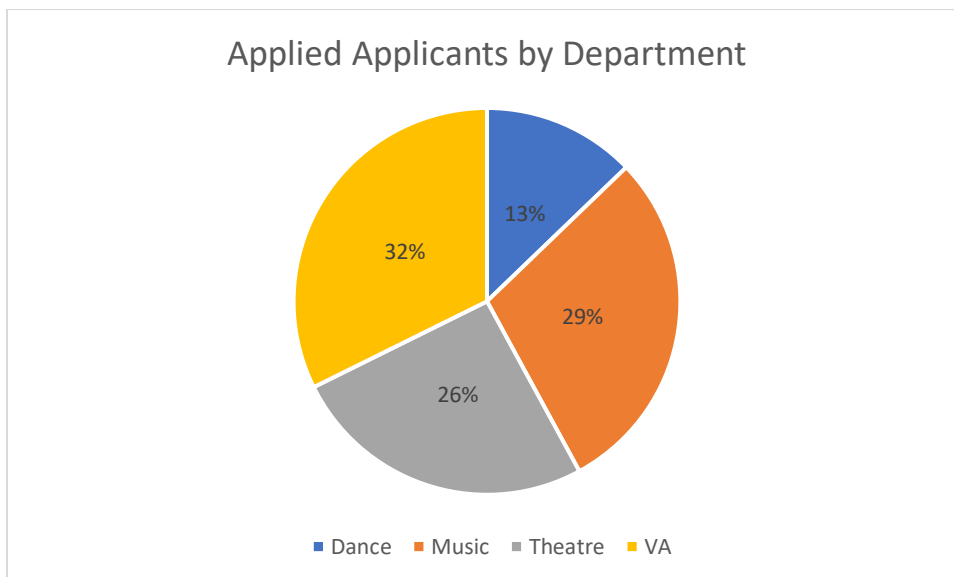

APPLIED: 164

Dance	21
Music	48
Theatre	42
VA	53
Total	164

9th grade	127
10th grade	27
11th grade	9
12th grade	1
Total	164

Applied Applicants by Grade

Alamogordo	1
Albuquerque	10
Arroyo Hondo	1
Cerrillos	2
El Prado	1
Espanola	14
Fairview	1
Guadalupita	1
Lamy	1
Las Vegas	1
Los Alamos	6
New Laguna	2
Ohkay Owingeh	1
Pecos	1
Penasco	1
Peralta	1
Roswell	5
Santa Cruz	2
Santa Fe	96
Sylva	1
Taos	5
Tesuque	2
Velarde	1

White Rock	2
Intent to Move	5
Total	164

American Indian/Alaskan Native	15
Asian	7
Black or African American	5
Caucasian	76
Hispanic	60
Native Hawaiian or Pacific Islander	1
Total	164