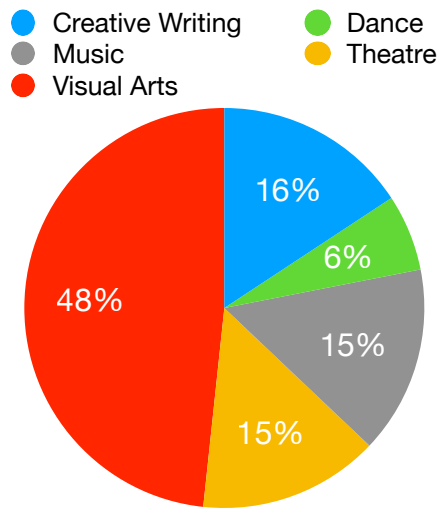

Admissions Report: January 17, 2023
 Submitted by Fred Graham

NMSA has had an active application season. There are 178 applicants to date (for reference, there were 122 applicants by January 17, 2022 for the 2022-23 school year).

- 98 applicants are from Santa Fe and 80 applicants are from outside Santa Fe. 40 applicants have applied as potential residential students.
- 125 applicants have applied for 9th grade, while 10th grade has 35 applicants and 11th grade has 16 applicants. There are two applicants for 12th grade.
- Applicants fall into the following categories by Arts Department:

- Applicants fall into the following cultural or ethnic categories (note that the multi-ethnic category includes 11 applicants who include American Indian in their identity):