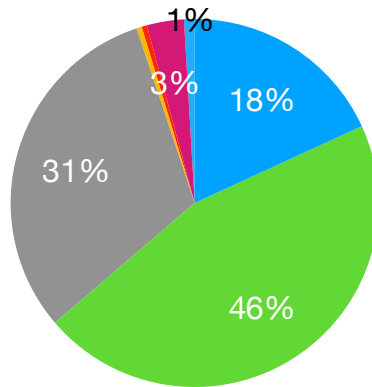

Admissions Report: February 21, 2023  
Submitted by Fred Graham

NMSA has had an active application season. There are 215 active applicants as of February 21, 2023. I have removed eight applicants from the report because of withdrawals and changes of address.

Applications are closed for CW&L and VA. Rolling applications are still being accepted for the performing arts (Dance, Music, and Theatre).

- 121 applicants are from Santa Fe and 94 applicants are from outside Santa Fe. 44 applicants have applied as potential residential students.
- 151 applicants have applied for 9th grade, while 10th grade has 34 applicants and 11th grade has 19 applicants. There are six applicants for 12th grade.
- Applicants fall into the following categories by Arts Department:

- This chart displays the breakdown of applicant by department and grade:

	9th	10th	11th	12th	TOTAL
<b>Creative Writing</b>	28	5	2	3	38
<b>Dance</b>	9	3	1	0	13
<b>Music</b>	22	8	4	2	36
<b>Theatre</b>	25	5	4	0	34
<b>Visual Art</b>	71	14	8	1	94
<b>TOTAL</b>	155	35	19	6	215

- Applicants fall into the following cultural or ethnic categories (note that the multi-ethnic category includes 10 applicants who include American Indian in their identity):

- Multi-Ethnic
  - Black or African American
  - Native Hawaiian or Pacific Islander
- Caucasian
  - Asian
- Hispanic
  - American Indian or Alaska Native