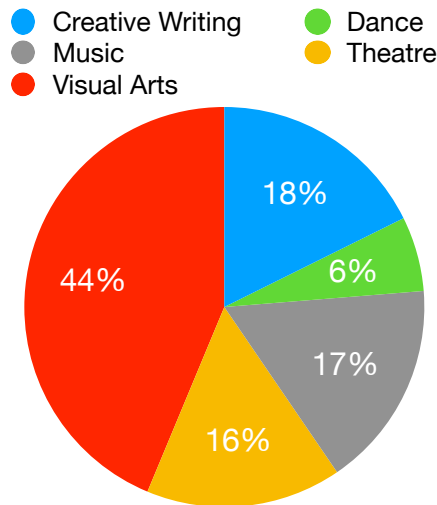

Admissions Report: February 21, 2023  
Submitted by Fred Graham

NMSA has had an active application season. There are 215 active applicants as of February 21, 2023. I have removed eight applicants from the report because of withdrawals and changes of address.

Applications are closed for CW&L and VA. Rolling applications are still being accepted for the performing arts (Dance, Music, and Theatre).

- 121 applicants are from Santa Fe and 94 applicants are from outside Santa Fe. 44 applicants have applied as potential residential students.
- 151 applicants have applied for 9th grade, while 10th grade has 34 applicants and 11th grade has 19 applicants. There are six applicants for 12th grade.
- Applicants fall into the following categories by Arts Department:

- Applicants fall into the following cultural or ethnic categories (note that the multi-ethnic category includes 10 applicants who include American Indian in their identity):

- Multi-Ethnic
  - Black or African American
  - Native Hawaiian or Pacific Islander
- Caucasian
  - Asian
- Hispanic
  - American Indian or Alaska Native

- This chart displays applicants by department and ethnicity:

	American Indian/ Alaska Native	Asian	Black or African American	Caucasian	Hispanic	Multi-Ethnic	Native Hawaiian/ Pacific Islander
<b>Creative Writing</b>	2	0	0	15	12	8	1
<b>Dance</b>	0	0	0	4	6	3	0
<b>Music</b>	0	0	0	15	17	4	0
<b>Theatre</b>	0	0	0	22	3	9	0
<b>Visual Arts</b>	4	1	1	42	29	16	1